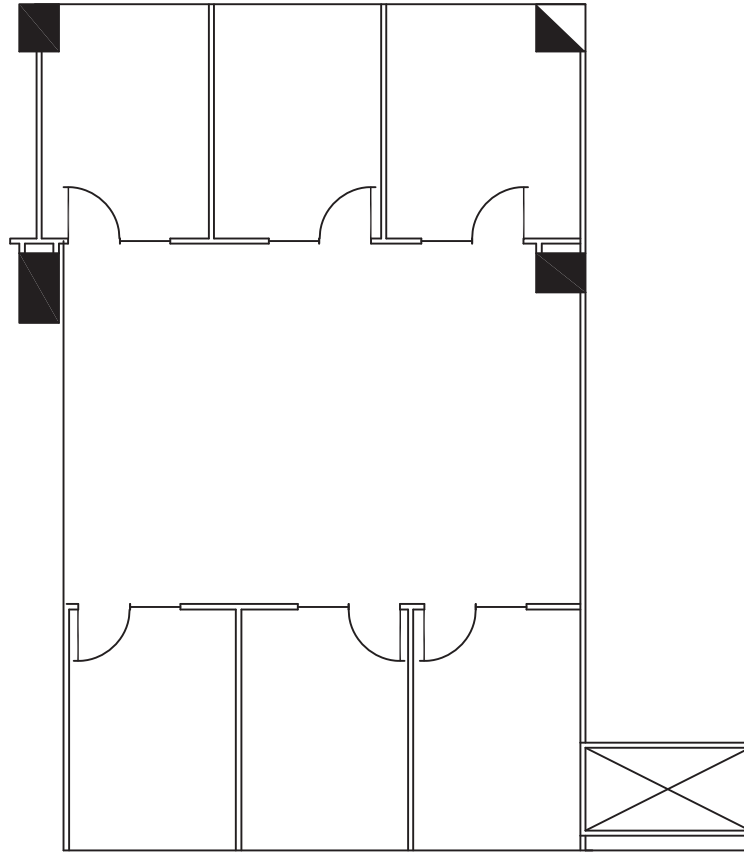

WORLD  
HOUSTON  
PLACE

SUITE 565  
1,709

FOR LEASING INFORMATION  
713.300.0300 | [www.streamrealty.com](http://www.streamrealty.com)