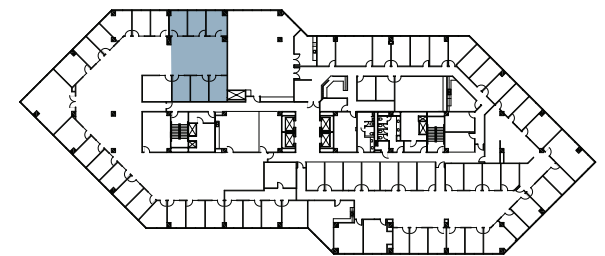

WORLD  
HOUSTON  
PLACE

SUITE 565  
1,709

FOR LEASING INFORMATION  
713.300.0300 | [www.streamrealty.com](http://www.streamrealty.com)